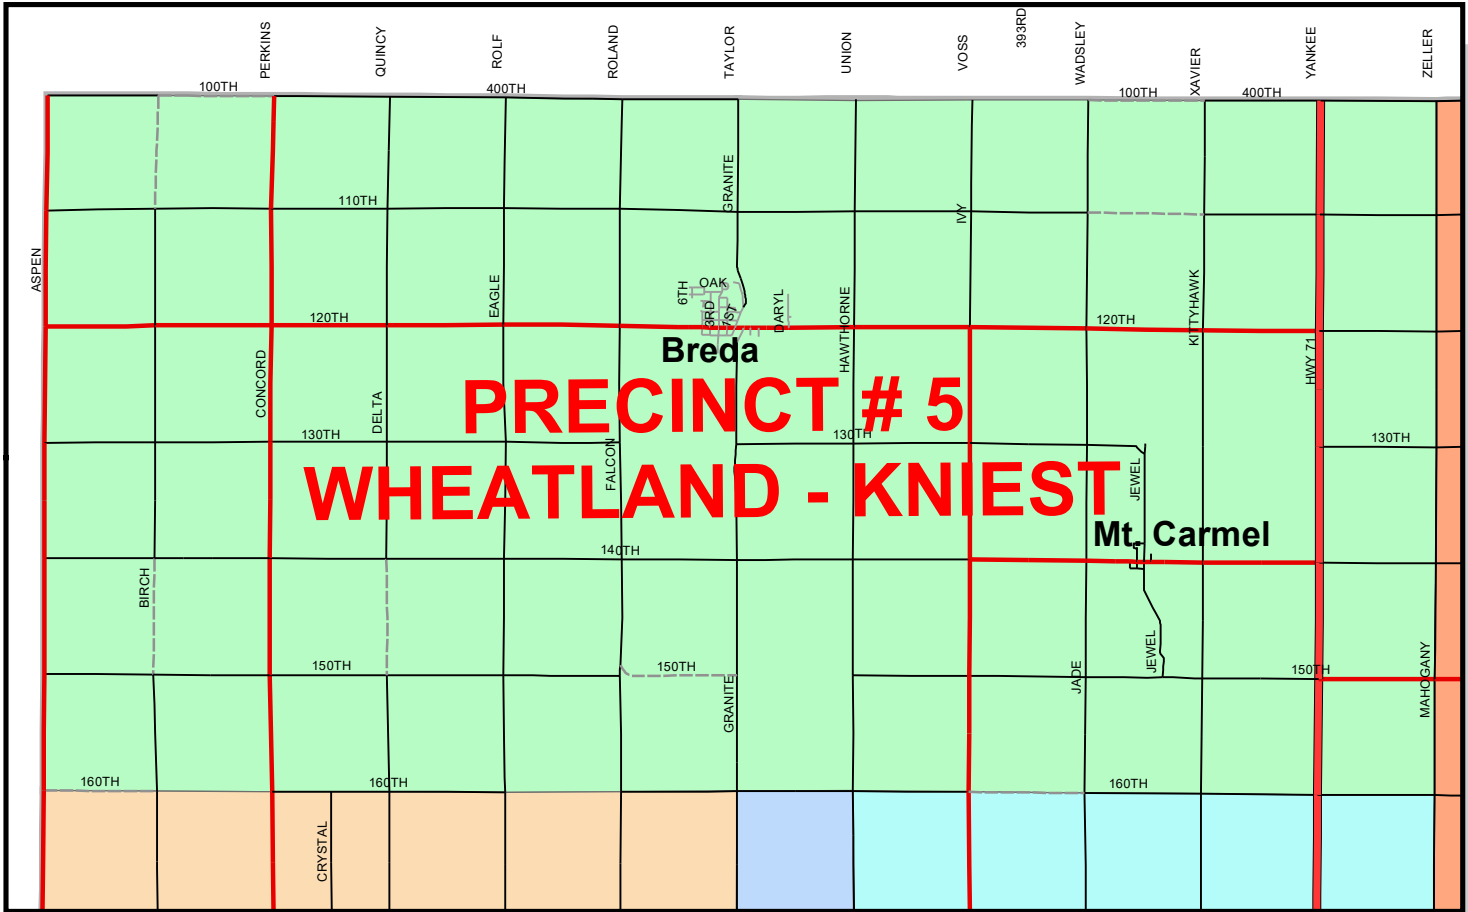

CARROLL COUNTY IOWA VOTING PRECINCTS

Legend

Voting Precincts 2022

Name

- Arcadia
- Carroll Ward 1
- Carroll Ward 4
- Eden
- Ewoldt
- Glidden
- North Half Maple River & Carroll Ward 2
- Pleasant Valley - Richland
- Sheridan - Grant
- South Half of Maple River & Carroll Ward 3
- Union
- Washington-Roselle
- Wheatland-Kniest