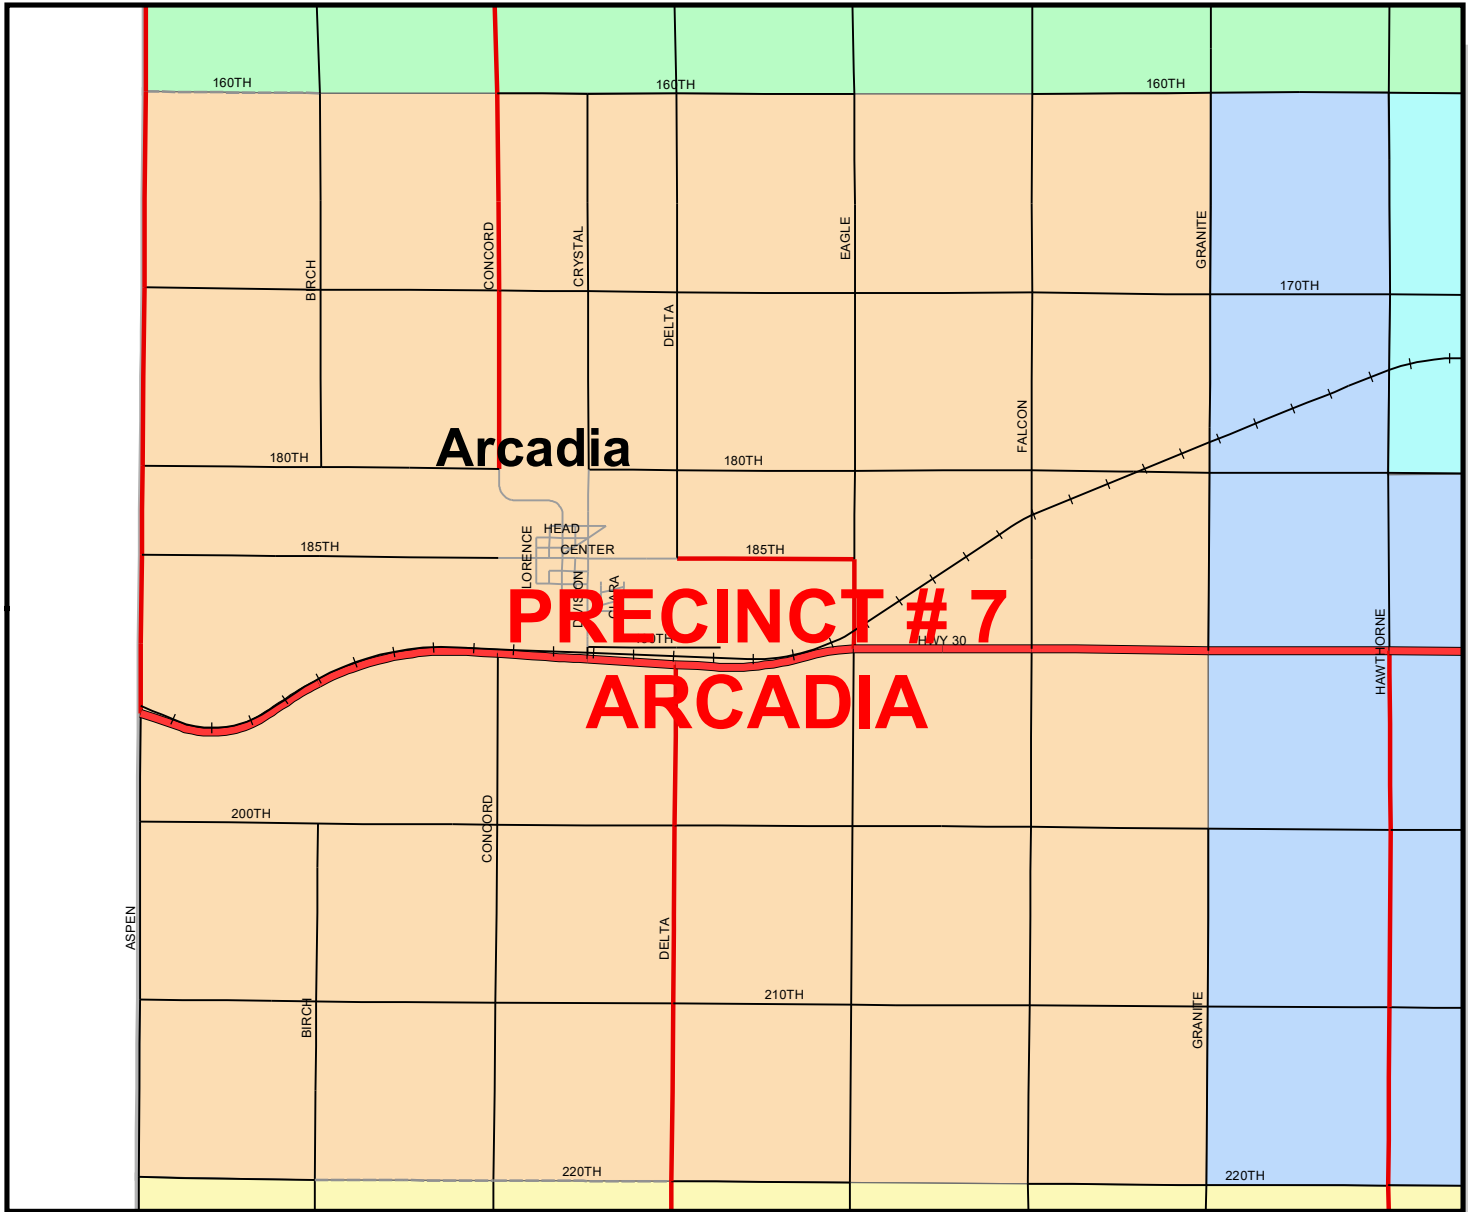

CARROLL COUNTY IOWA VOTING PRECINCTS

Legend

Voting Precincts 2022

Name

- Arcadia
- Carroll Ward 1
- Carroll Ward 4
- Eden
- Ewoldt
- Glidden
- North Half Maple River & Carroll Ward 2
- Pleasant Valley - Richland
- Sheridan - Grant
- South Half of Maple River & Carroll Ward 3
- Union
- Washington-Roselle
- Wheatland-Kniest