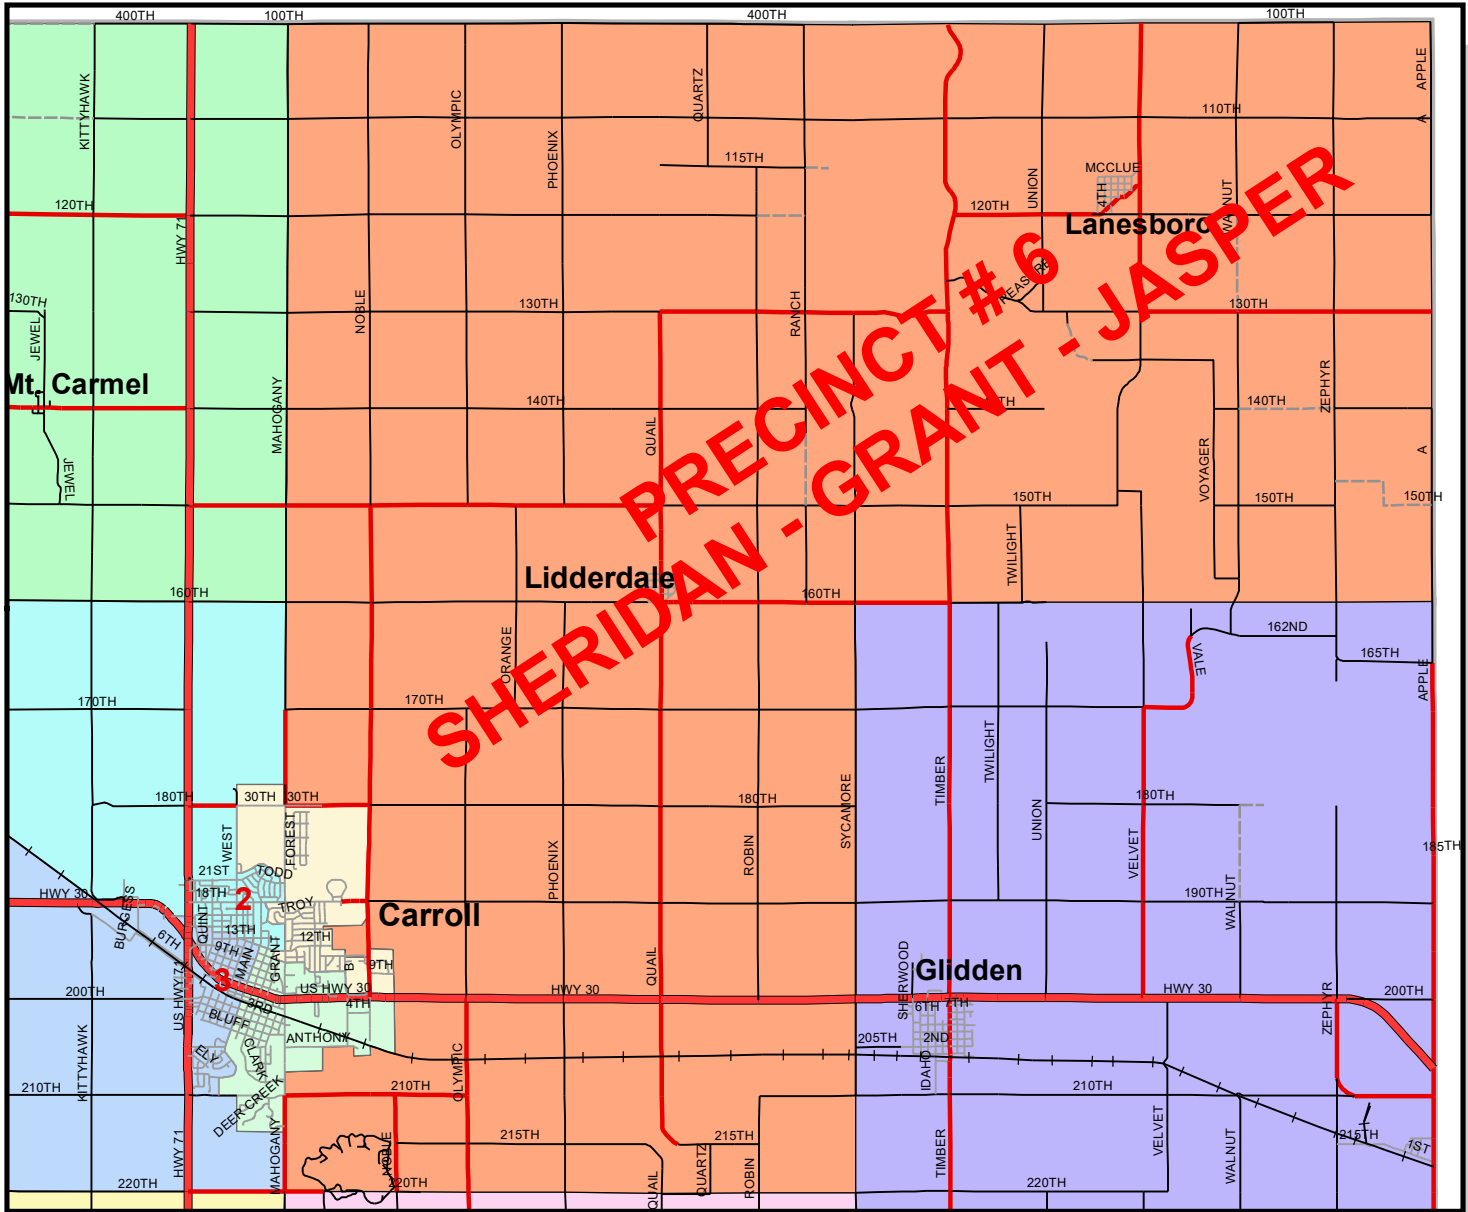

CARROLL COUNTY IOWA VOTING PRECINCTS

Legend

Voting Precincts 2022

Name

- Arcadia
- Carroll Ward 1
- Carroll Ward 4
- Eden
- Ewoldt
- Glidden
- North Half Maple River & Carroll Ward 2
- Pleasant Valley - Richland
- Sheridan - Grant
- South Half of Maple River & Carroll Ward 3
- Union
- Washington-Roselle
- Wheatland-Kniest