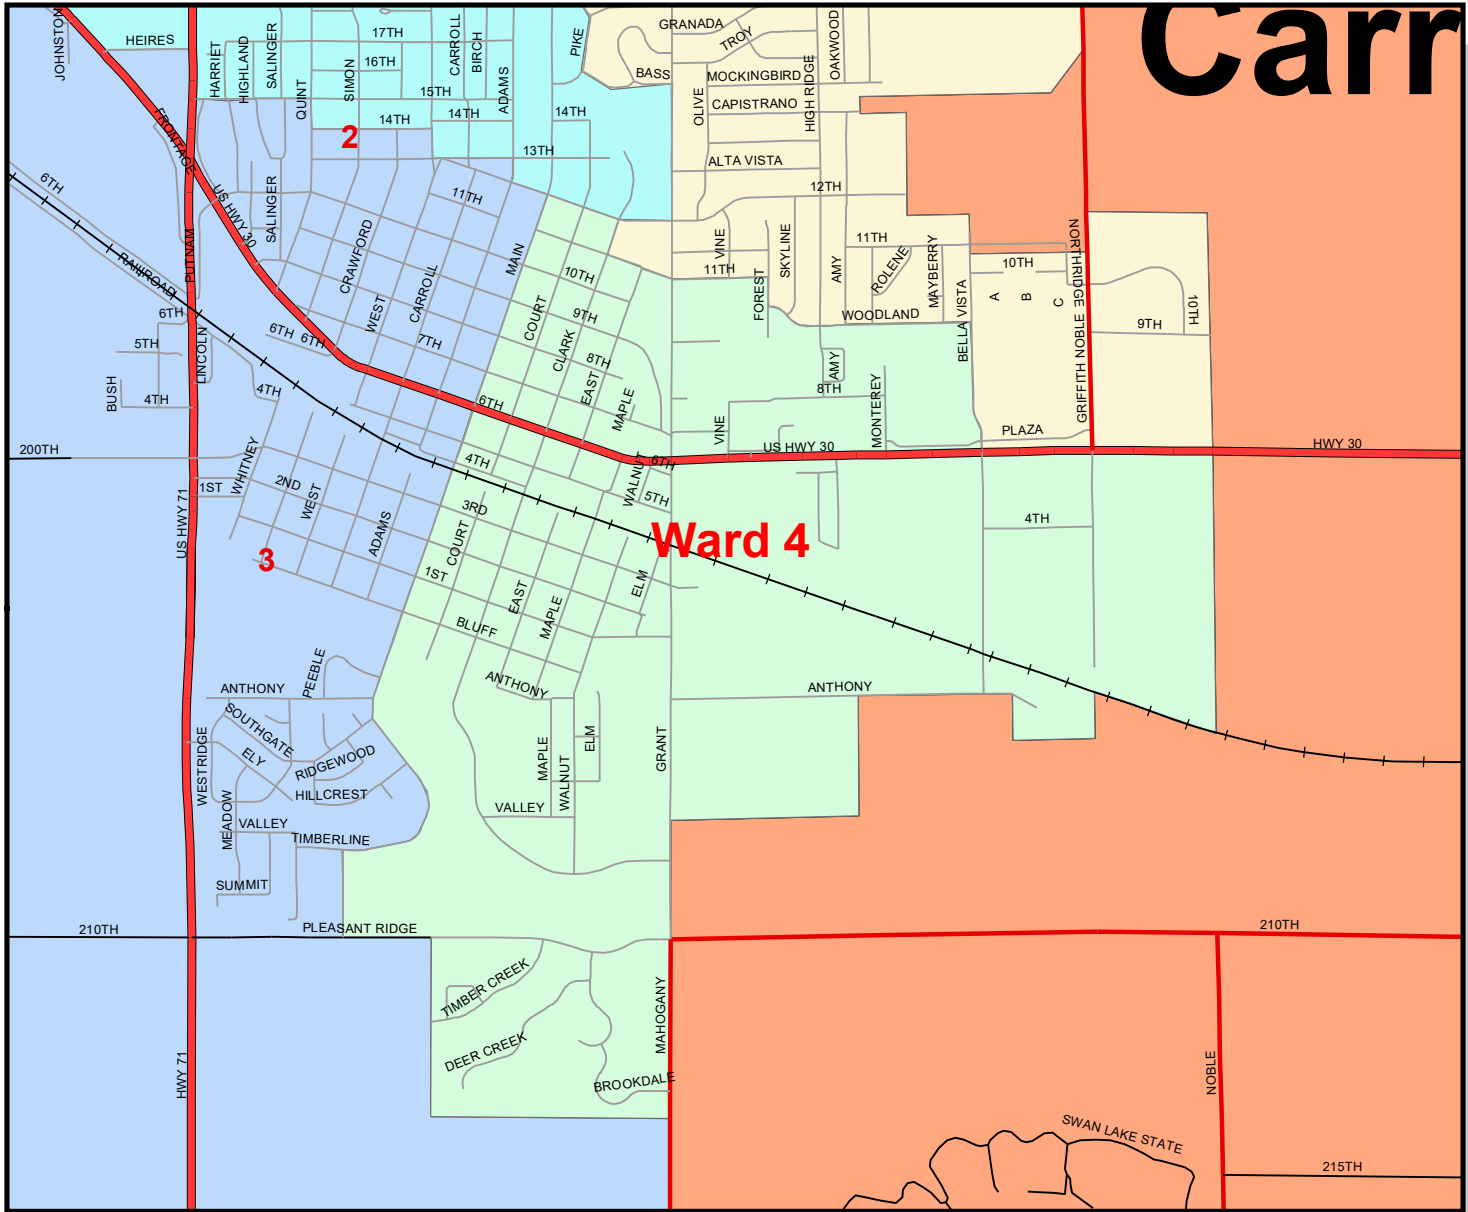

CARROLL COUNTY IOWA VOTING PRECINCTS

Legend

Voting Precincts 2022

Name

- Arcadia
- Carroll Ward 1
- Carroll Ward 4
- Eden
- Ewoldt
- Glidden
- North Half Maple River & Carroll Ward 2
- Pleasant Valley - Richland
- Sheridan - Grant
- South Half of Maple River & Carroll Ward 3
- Union
- Washington-Roselle
- Wheatland-Kniest

Effective Date:
January 1, 2022

Map Created by the
Carroll County GIS Department
114 East 6th St., Carroll, Iowa
(712) 792-1022 ext. 3

Website - www.carrollcountyiowa.gov
E-Mail - shaberl@carrollcountyiowa.org