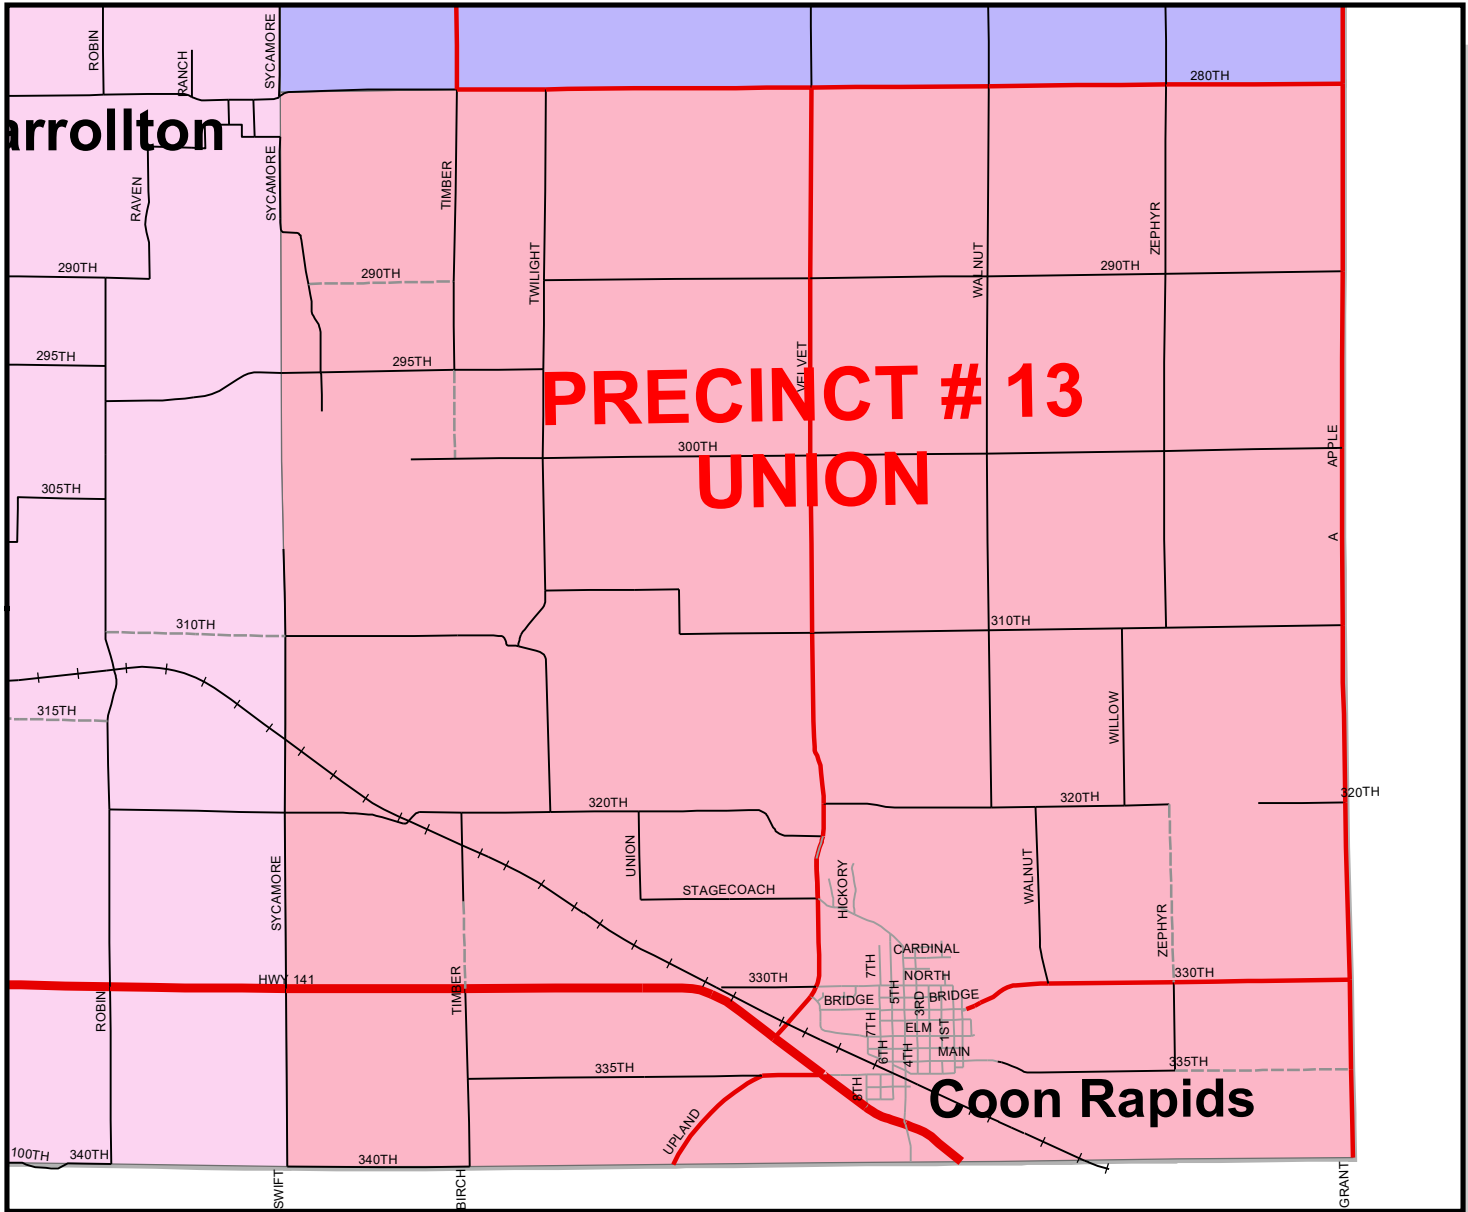

CARROLL COUNTY IOWA VOTING PRECINCTS

Legend

Voting Precincts 2022

Name

- Arcadia
- Carroll Ward 1
- Carroll Ward 4
- Eden
- Ewoldt
- Glidden
- North Half Maple River & Carroll Ward 2
- Pleasant Valley - Richland
- Sheridan - Grant
- South Half of Maple River & Carroll Ward 3
- Union
- Washington-Roselle
- Wheatland-Kniest