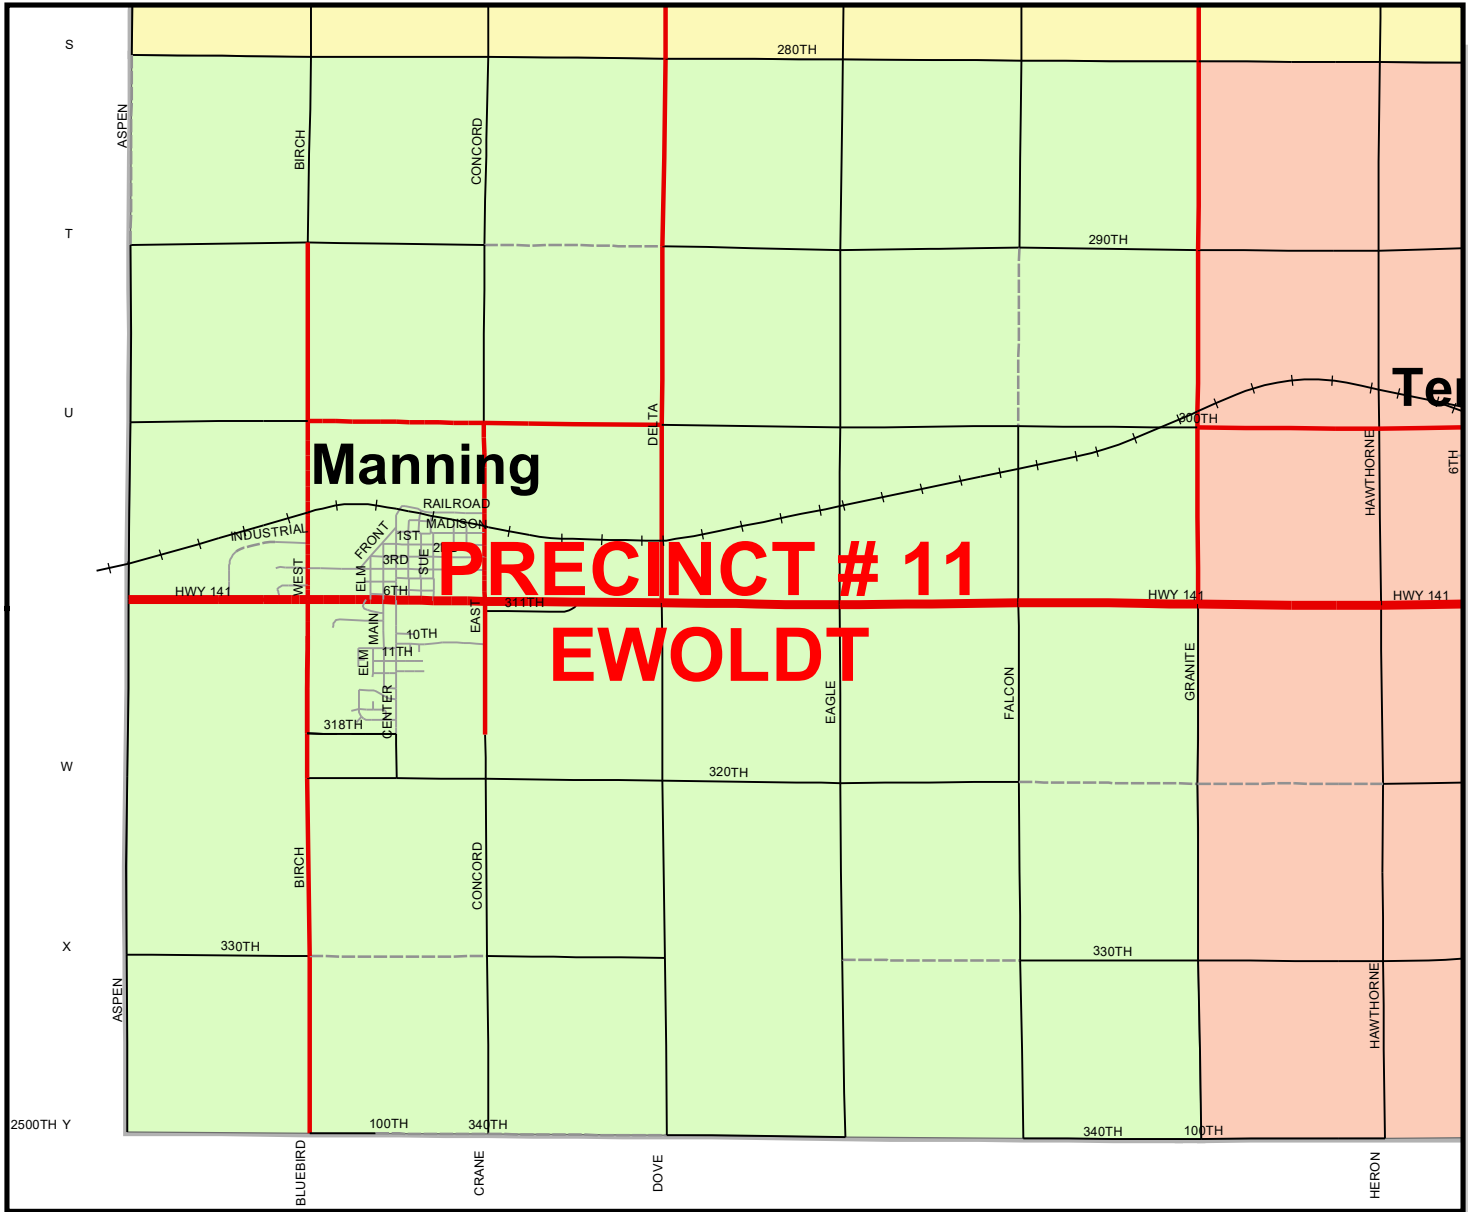

CARROLL COUNTY IOWA VOTING PRECINCTS

Legend

Voting Precincts 2022

Name

- Arcadia
- Carroll Ward 1
- Carroll Ward 4
- Eden
- Ewoldt
- Glidden
- North Half Maple River & Carroll Ward 2
- Pleasant Valley - Richland
- Sheridan - Grant
- South Half of Maple River & Carroll Ward 3
- Union
- Washington-Roselle
- Wheatland-Kniest