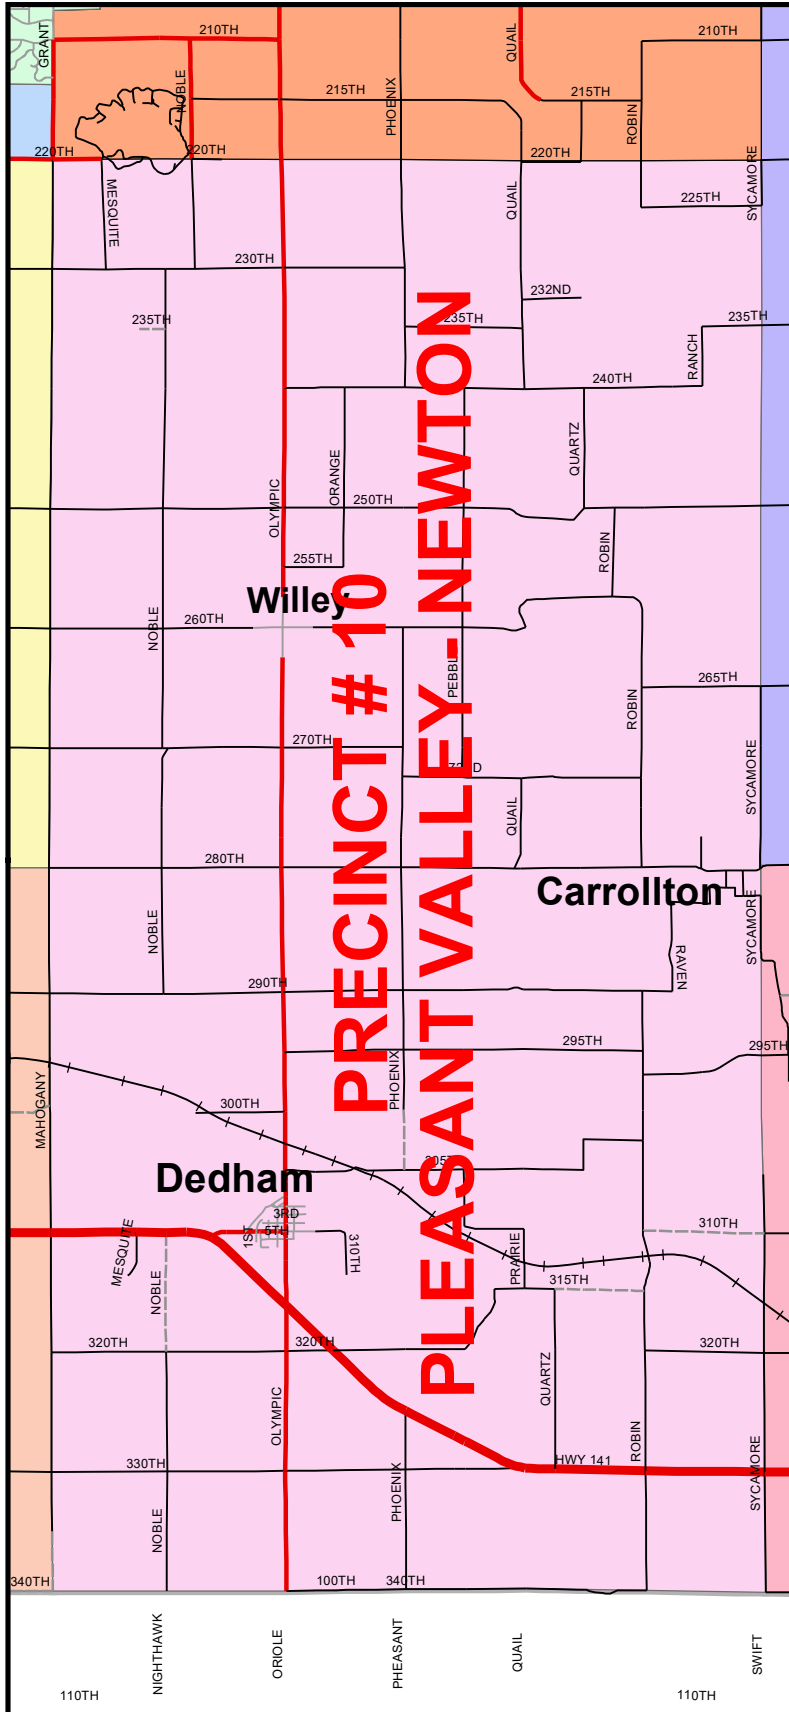

# CARROLL COUNTY IOWA VOTING PRECINCTS

## Legend

### Voting Precincts 2022

#### Name

- Arcadia
- Carroll Ward 1
- Carroll Ward 4
- Eden
- Ewoldt
- Glidden
- North Half Maple River & Carroll Ward 2
- Pleasant Valley - Richland
- Sheridan - Grant
- South Half of Maple River & Carroll Ward 3
- Union
- Washington-Roselle
- Wheatland-Kniest