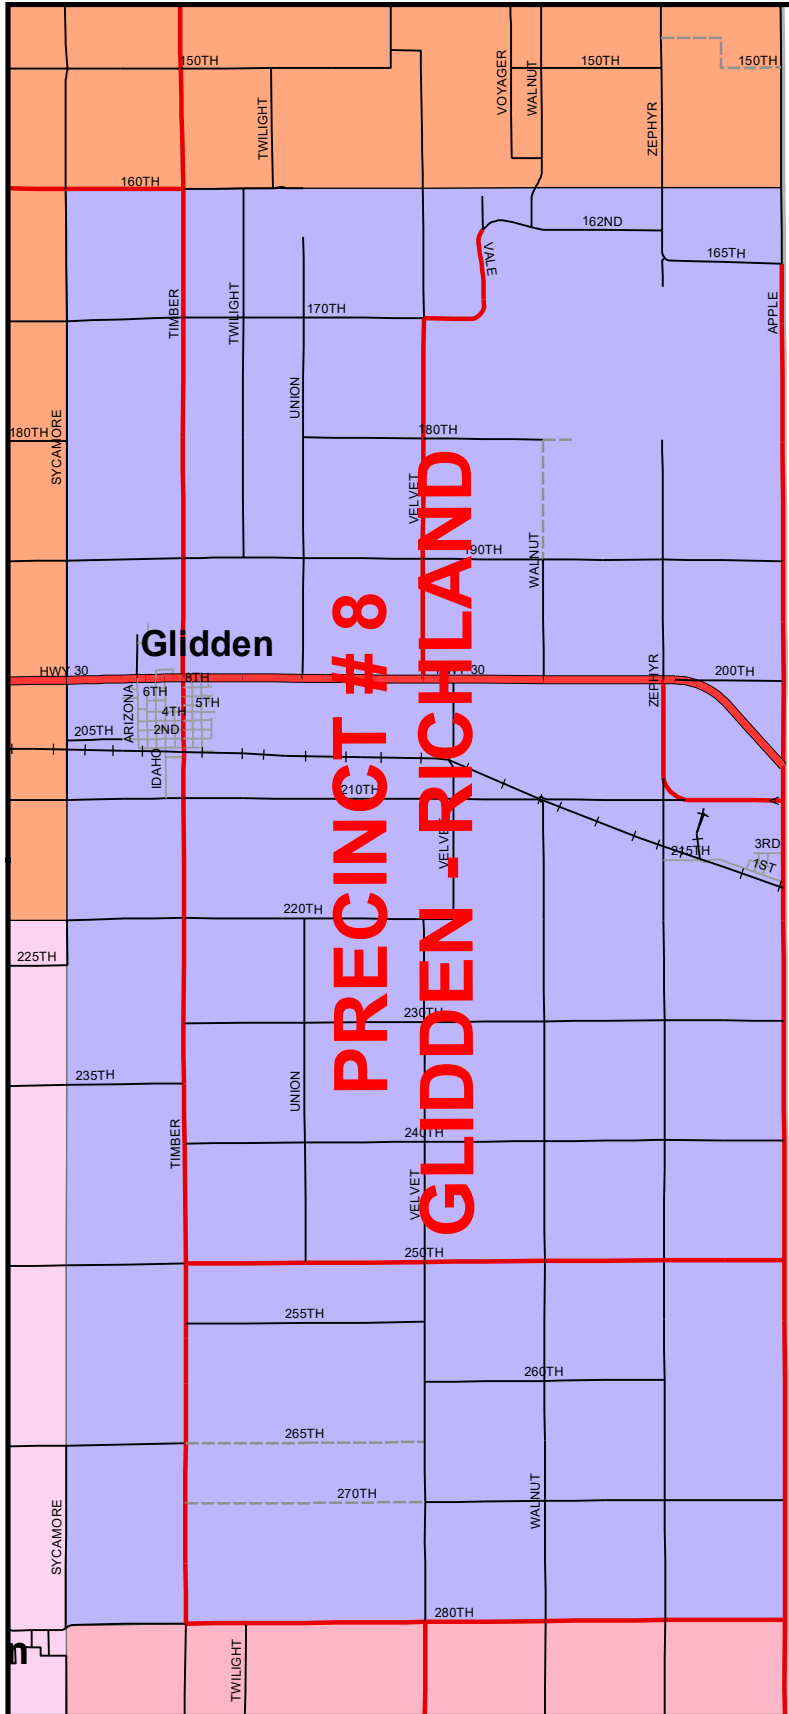

CARROLL COUNTY IOWA VOTING PRECINCTS

Legend

Voting Precincts 2022

Name

- Arcadia
- Carroll Ward 1
- Carroll Ward 4
- Eden
- Ewoldt
- Glidden
- North Half Maple River & Carroll Ward 2
- Pleasant Valley - Richland
- Sheridan - Grant
- South Half of Maple River & Carroll Ward 3
- Union
- Washington-Roselle
- Wheatland-Kniest