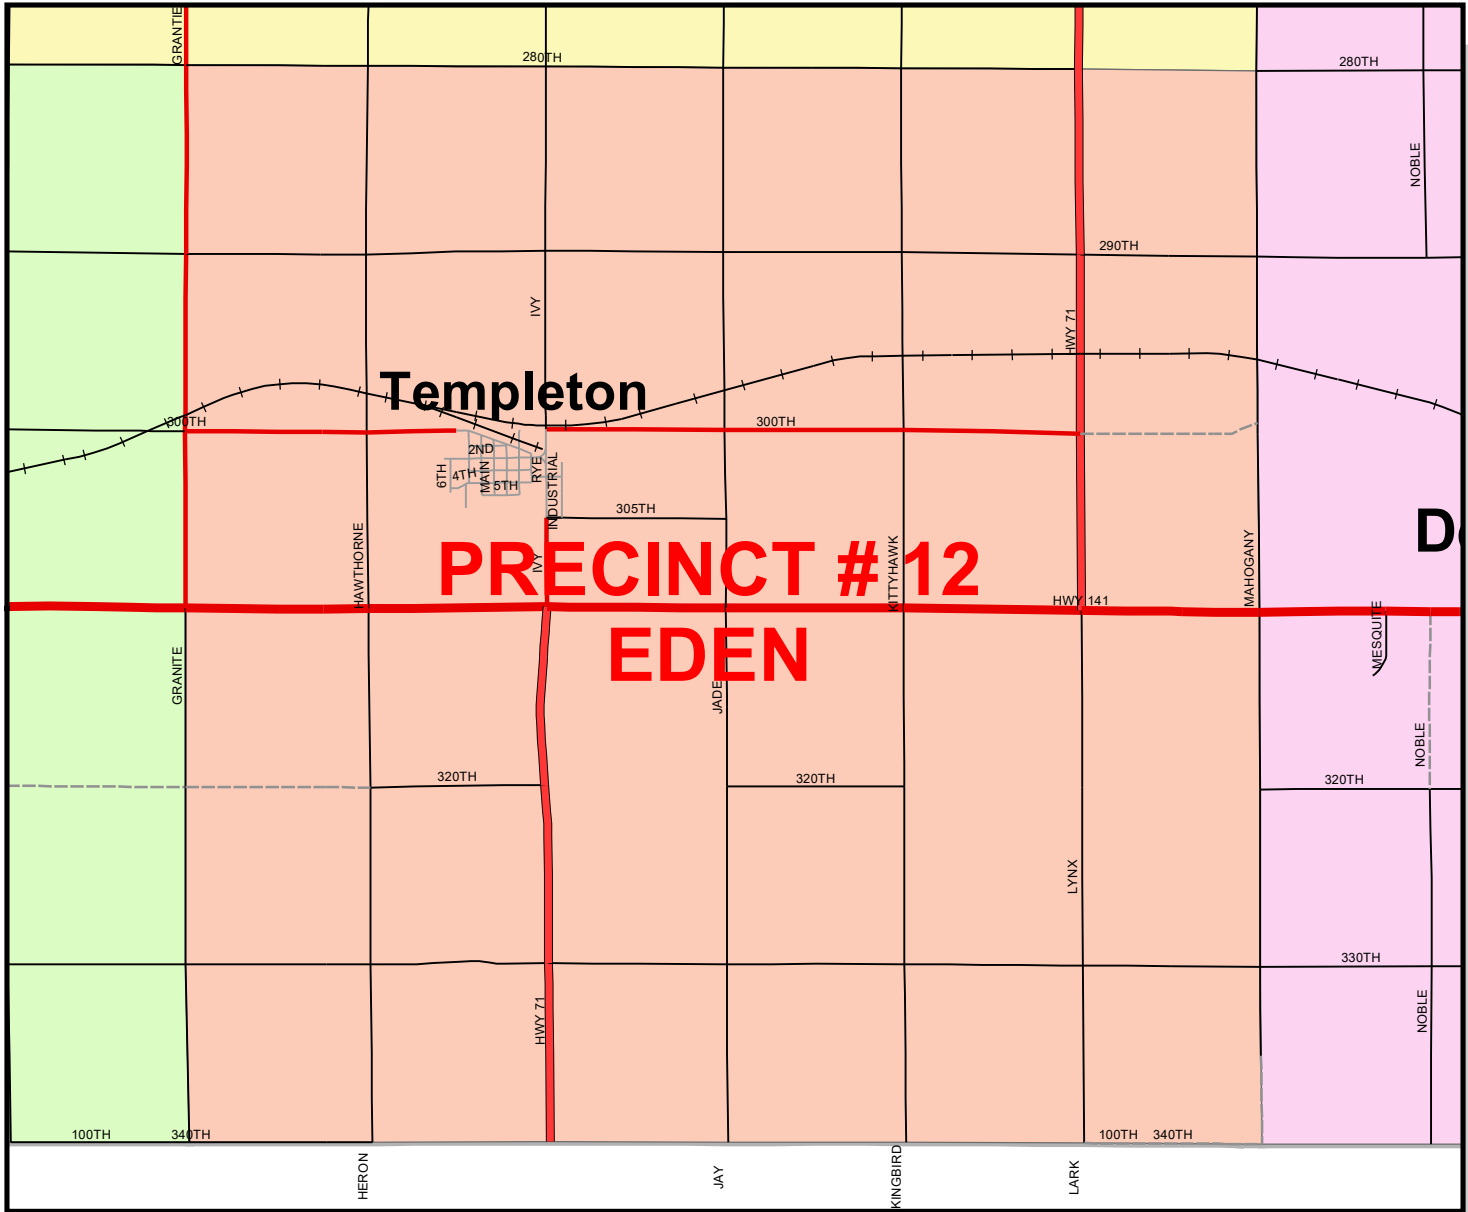

CARROLL COUNTY IOWA VOTING PRECINCTS

Legend

Voting Precincts 2022

Name

- Arcadia
- Carroll Ward 1
- Carroll Ward 4
- Edén
- Ewoldt
- Glidden
- North Half Maple River & Carroll Ward 2
- Pleasant Valley - Richland
- Sheridan - Grant
- South Half of Maple River & Carroll Ward 3
- Union
- Washington-Roselle
- Wheatland-Kniest