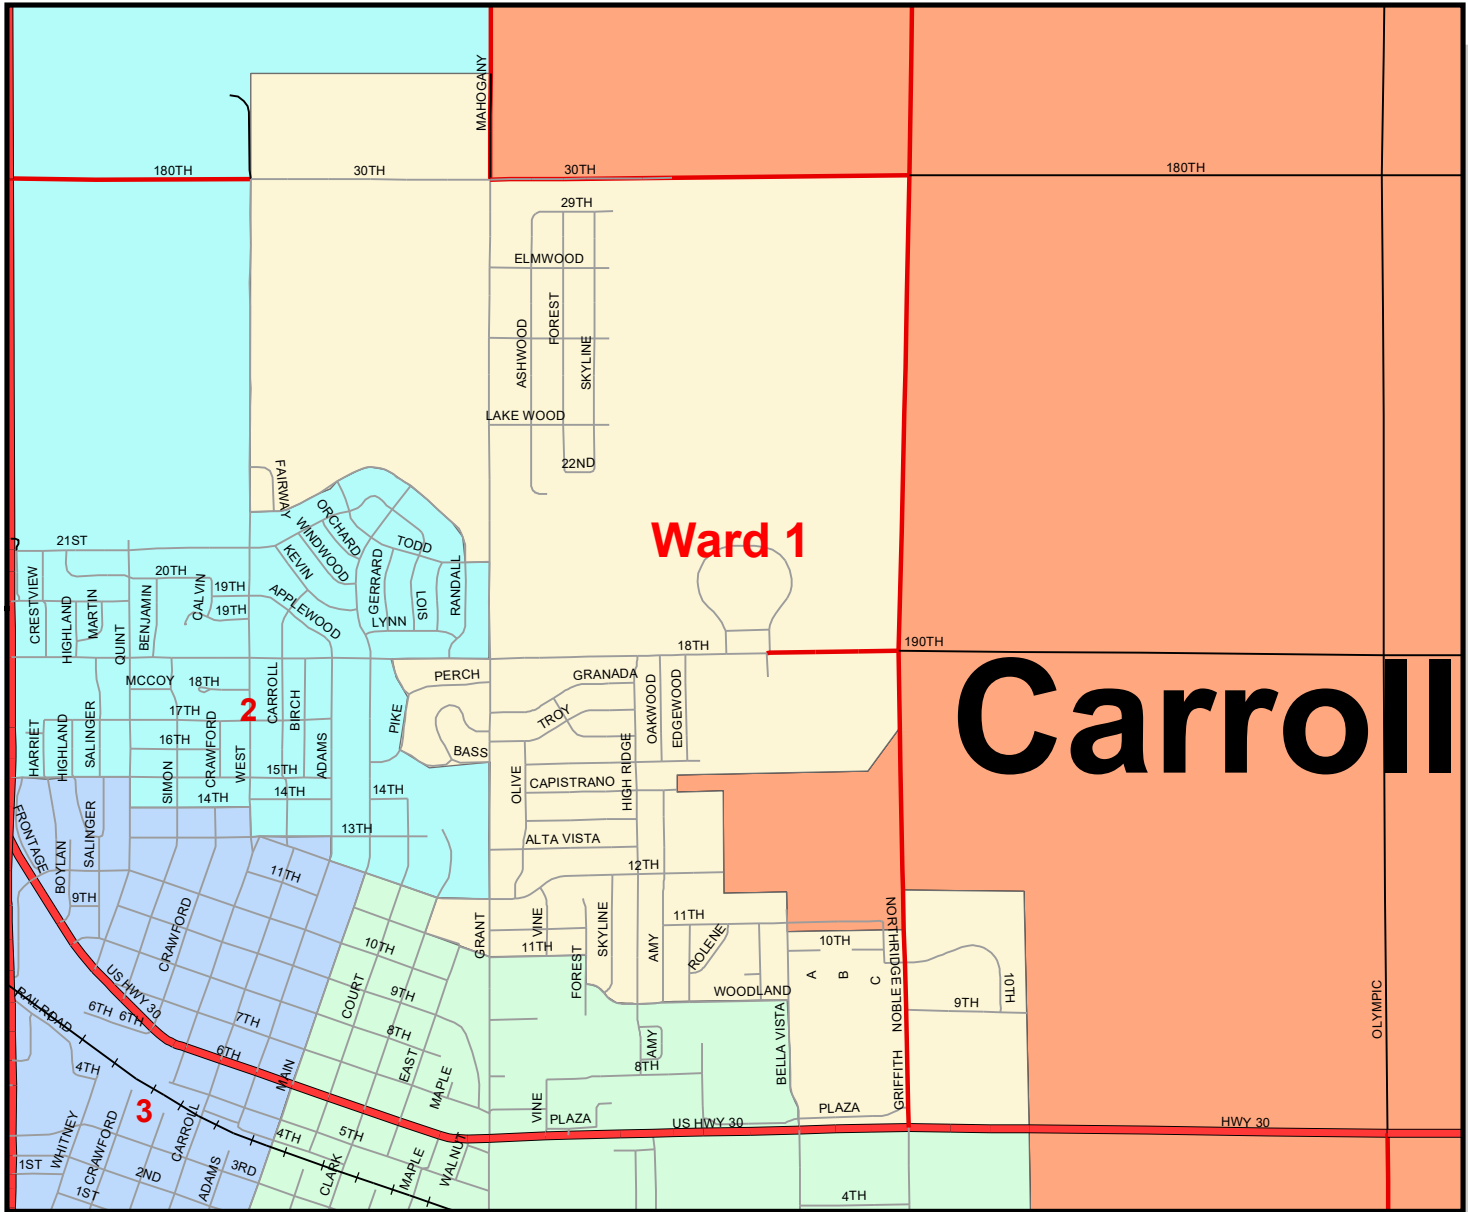

CARROLL COUNTY IOWA VOTING PRECINCTS

Legend

Voting Precincts 2022

Name

- Arcadia
- Carroll Ward 1
- Carroll Ward 4
- Eden
- Ewoldt
- Glidden
- North Half Maple River & Carroll Ward 2
- Pleasant Valley - Richland
- Sheridan - Grant
- South Half of Maple River & Carroll Ward 3
- Union
- Washington-Roselle
- Wheatland-Kniest